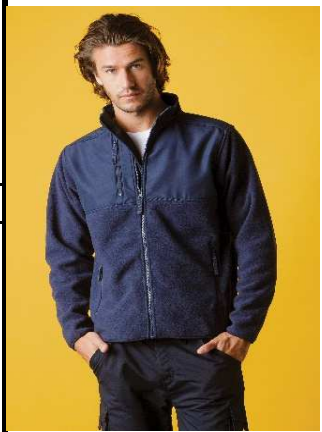

CODE	PHOTO	DESCRIPTION	COLOUR																TOTAL	STYLE

KK906

Workwear Fleece

M	L	XL	2XL															TOTAL	TOTAL

BLACK								10											10	
GRAPHITE								14											14	
NAVY								1					3						4	28